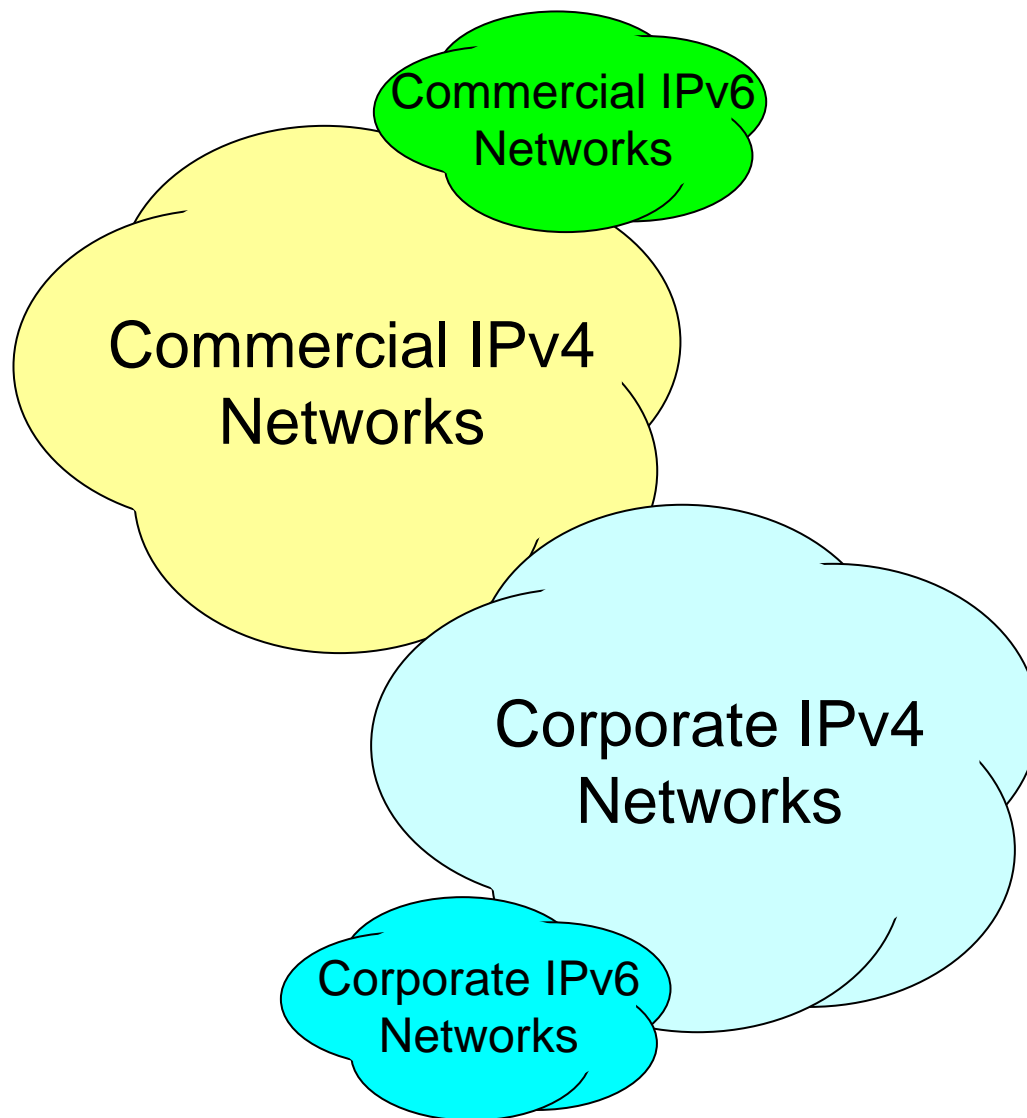

IPv6 in BT – The Story so Far...

John King

IPv6 Summit – Dublin 28/1/2009

About BT

- BT is one of the world's leading providers of communications solutions, serving customers in Europe, the Americas and Asia Pacific.
- In Ireland BT provides communications solutions to government and major businesses, as well as being the second largest broadband and Internet services provider to consumers and SMEs.
- BT also supports wholesale network services in Ireland, working with key customers such as “3” for whom we build and manage their 3G mobile network.
- BT is a member of the IPv6 Task Force and a partner of the National IPv6 Centre based in Waterford Institute of Technology.

Research History

- In Country IPv6 Networks
 - Ireland
 - UK – UK6x
 - Germany
 - Spain
- EU Research Projects

- Global Leadership
 - EU Task Force
 - National Task Forces
 - IPv6 Forum

The Next Phase

Some Issues to Consider